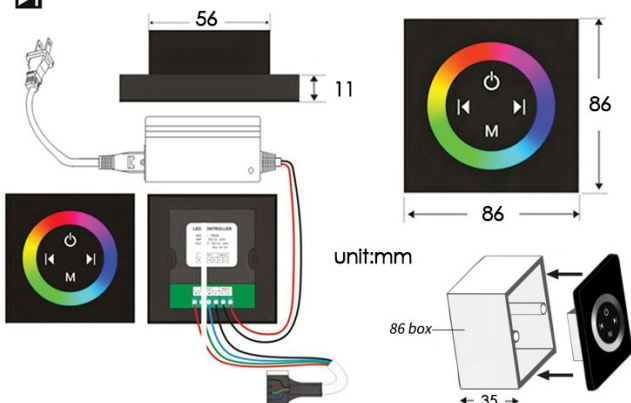

BRUSHED GOLD THERMOSTATIC RECESSED CEILING MOUNT LED RAINFALL MUSICAL SHOWER SYSTEM WITH HAND SHOWER SPECIFICATIONS

Shower Head

- Shower Head Functions: Rainfall, Bubble, Mist
- Shower Panel /Hose Material: 304 Stainless Steel
- Showerheads Install: Embedded Ceiling Mounted
- Concealed Mixer Install: Wall-Mounted
- Shower Accessories Material: Brass
- LED Light: Need to Connect Power
- Shower Hose Length: 1.5M
- Power: 100V~240V Alternating Current (AC)
- LED Colors: 7 Colors
- Water Flow: 16L/min~28L/min
- Music: Need Bluetooth

Product shown is only for installation display purpose

Touch Panel Control

- Turn On/Off Control
- MANUAL MODE Total 64 colors
- Auto mode setting
- AUTO MODE Total 11 Auto mode
- Set the speed of color change, fast/slow

All dimensions and specifications are nominal and may vary. Use actual products for accuracy in critical situations.

Shower Mixer

All Function can be used at the same time.

Hand Shower

Flow Rate: 2.0 GPM / 7.6 LPM