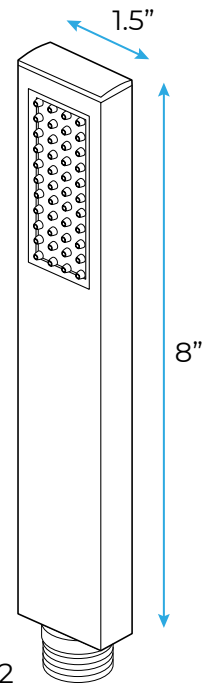

BRUSHED GOLD THERMOSTATIC RECESSED CEILING MOUNT LED RAINFALL MUSICAL SHOWER SYSTEM WITH HAND SHOWER SPECIFICATIONS

Shower Head

- Shower Head Functions: Rainfall, Bubble, Mist
- Shower Panel /Hose Material: 304 Stainless Steel
- Showerheads Install: Embedded Ceiling Mounted
- Concealed Mixer Install: Wall-Mounted
- Shower Accessories Material: Brass
- LED Light: Need to Connect Power
- Shower Hose Length: 1.5M
- Power: 100V~240V Alternating Current (AC)
- LED Colors: 7 Colors
- Water Flow: 16L/min~28L/min
- Music: Need Bluetooth

All dimensions and specifications are nominal and may vary. Use actual products for accuracy in critical situations.

Shower Mixer

All Function can be used at the same time.

Hand Shower

Flow Rate: 2.0 GPM / 7.6 LPM