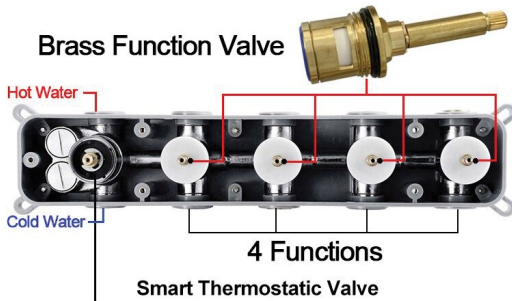

BRUSHED GOLD THERMOSTATIC RECESSED CEILING MOUNT LED RAINFALL MUSICAL SHOWER SYSTEM WITH HAND SHOWER SPECIFICATIONS

Shower Head

- Shower Head Functions: Rainfall, Bubble, Mist
- Shower Panel /Hose Material: 304 Stainless Steel
- Showerheads Install: Embedded Ceiling Mounted
- Concealed Mixer Install: Wall-Mounted
- Shower Accessories Material: Brass
- LED Light: Need to Connect Power
- Shower Hose Length: 1.5M
- Power: 100V~240V Alternating Current (AC)
- LED Colors: 7 Colors
- Water Flow: 16L/min~28L/min
- Music: Need Bluetooth

Product shown is only for installation display purpose

Touch Panel Control

- Turn On/Off Control
- MANUAL MODE Total 64 colors
- Auto mode setting
- AUTO MODE Total 11 Auto mode
- Set the speed of color change, fast/slow

All dimensions and specifications are nominal and may vary. Use actual products for accuracy in critical situations.

Shower Mixer

All Function can be used at the same time.

Hand Shower

Flow Rate: 2.0 GPM / 7.6 LPM