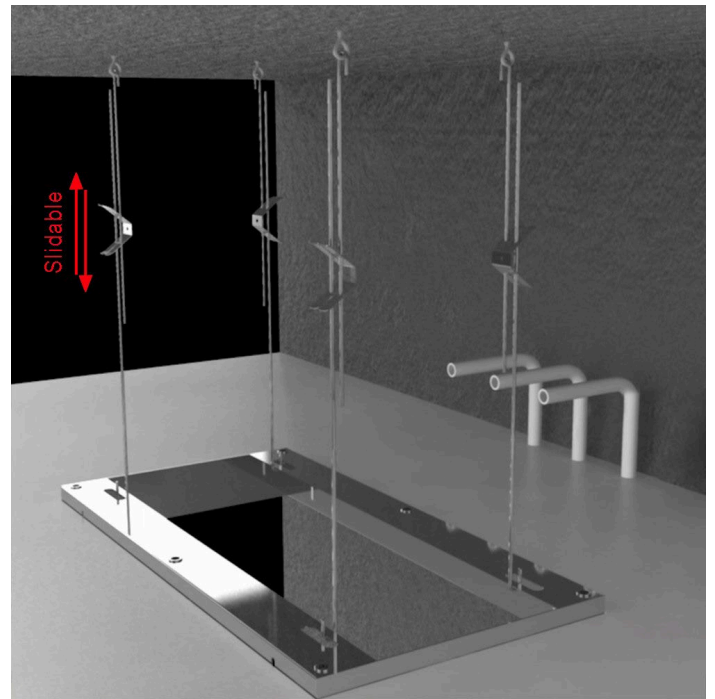

BRUSHED GOLD THERMOSTATIC RECESSED CEILING MOUNT LED RAINFALL MUSICAL SHOWER SYSTEM WITH HAND SHOWER SPECIFICATIONS

Shower Head

- Shower Head Functions: Rainfall, Bubble, Mist
- Shower Panel /Hose Material: 304 Stainless Steel
- Showerheads Install: Embedded Ceiling Mounted
- Concealed Mixer Install: Wall-Mounted
- Shower Accessories Material: Brass
- LED Light: Need to Connect Power
- Shower Hose Length: 1.5M
- Power: 100V~240V Alternating Current (AC)
- LED Colors: 7 Colors
- Water Flow: 16L/min~28L/min
- Music: Need Bluetooth

Product shown is only for installation display purpose

Touch Panel Control

- Turn On/Off Control
- MANUAL MODE Total 64 colors
- Auto mode setting
- AUTO MODE Total 11 Auto mode
- Set the speed of color change, fast/slow

All dimensions and specifications are nominal and may vary. Use actual products for accuracy in critical situations.

Shower Mixer

All Function can be used at the same time.

Hand Shower

Flow Rate: 2.0 GPM / 7.6 LPM

Shower Mixer Connections