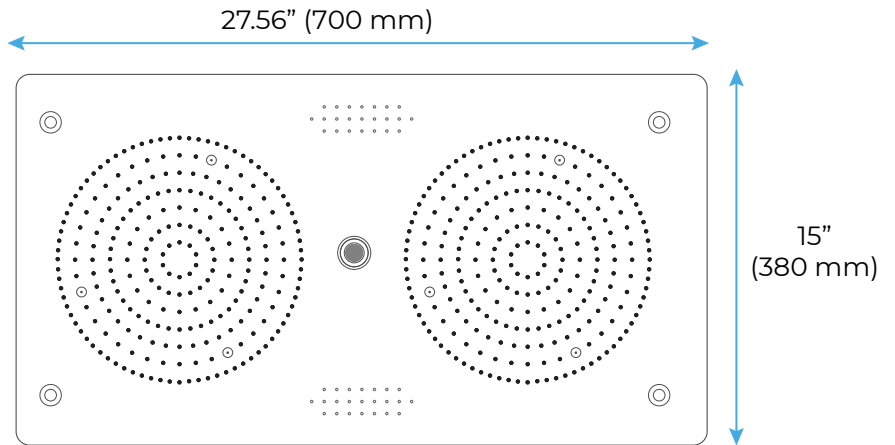

BRUSHED GOLD THERMOSTATIC RECESSED CEILING MOUNT LED RAINFALL MUSICAL SHOWER SYSTEM WITH HAND SHOWER SPECIFICATIONS

Shower Head

- Shower Head Functions: Rainfall, Bubble, Mist
- Shower Panel /Hose Material: 304 Stainless Steel
- Showerheads Install: Embedded Ceiling Mounted
- Concealed Mixer Install: Wall-Mounted
- Shower Accessories Material: Brass
- LED Light: Need to Connect Power
- Shower Hose Length: 1.5M
- Power: 100V~240V Alternating Current (AC)
- LED Colors: 7 Colors
- Water Flow: 16L/min~28L/min
- Music: Need Bluetooth

Product shown is only for installation display purpose

Touch Panel Control

- Turn On/Off Control
- MANUAL MODE Total 64 colors
- Auto mode setting
- AUTO MODE Total 11 Auto mode
- Set the speed of color change, fast/slow

All dimensions and specifications are nominal and may vary. Use actual products for accuracy in critical situations.

Shower Mixer

All Function can be used at the same time.

Hand Shower

Flow Rate: 2.0 GPM / 7.6 LPM