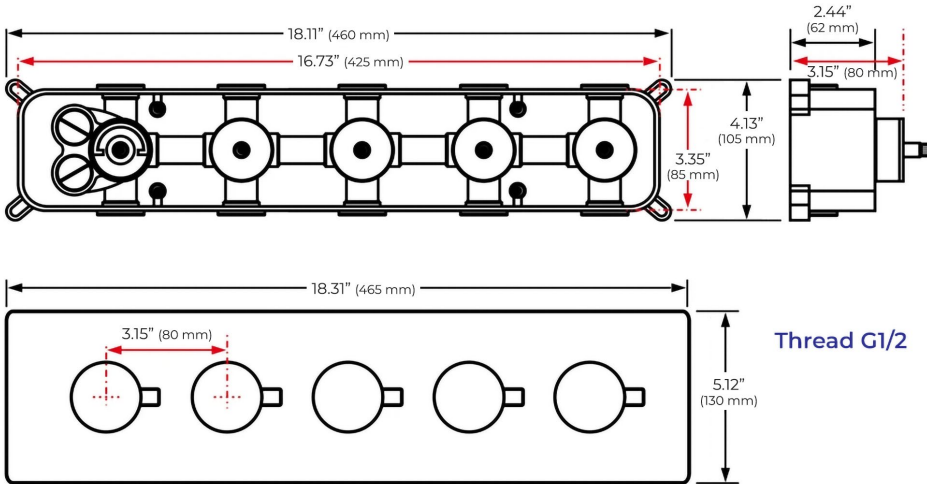

BRUSHED GOLD THERMOSTATIC RECESSED CEILING MOUNT LED RAINFALL MUSICAL SHOWER SYSTEM WITH HAND SHOWER SPECIFICATIONS

Shower Head

- Shower Head Functions: Rainfall, Bubble, Mist
- Shower Panel /Hose Material: 304 Stainless Steel
- Showerheads Install: Embedded Ceiling Mounted
- Concealed Mixer Install: Wall-Mounted
- Shower Accessories Material: Brass
- LED Light: Need to Connect Power
- Shower Hose Length: 1.5M
- Power: 100V~240V Alternating Current (AC)
- LED Colors: 7 Colors
- Water Flow: 16L/min~28L/min
- Music: Need Bluetooth

All dimensions and specifications are nominal and may vary. Use actual products for accuracy in critical situations.

Shower Mixer

All Function can be used at the same time.

Hand Shower

Flow Rate: 2.0 GPM / 7.6 LPM